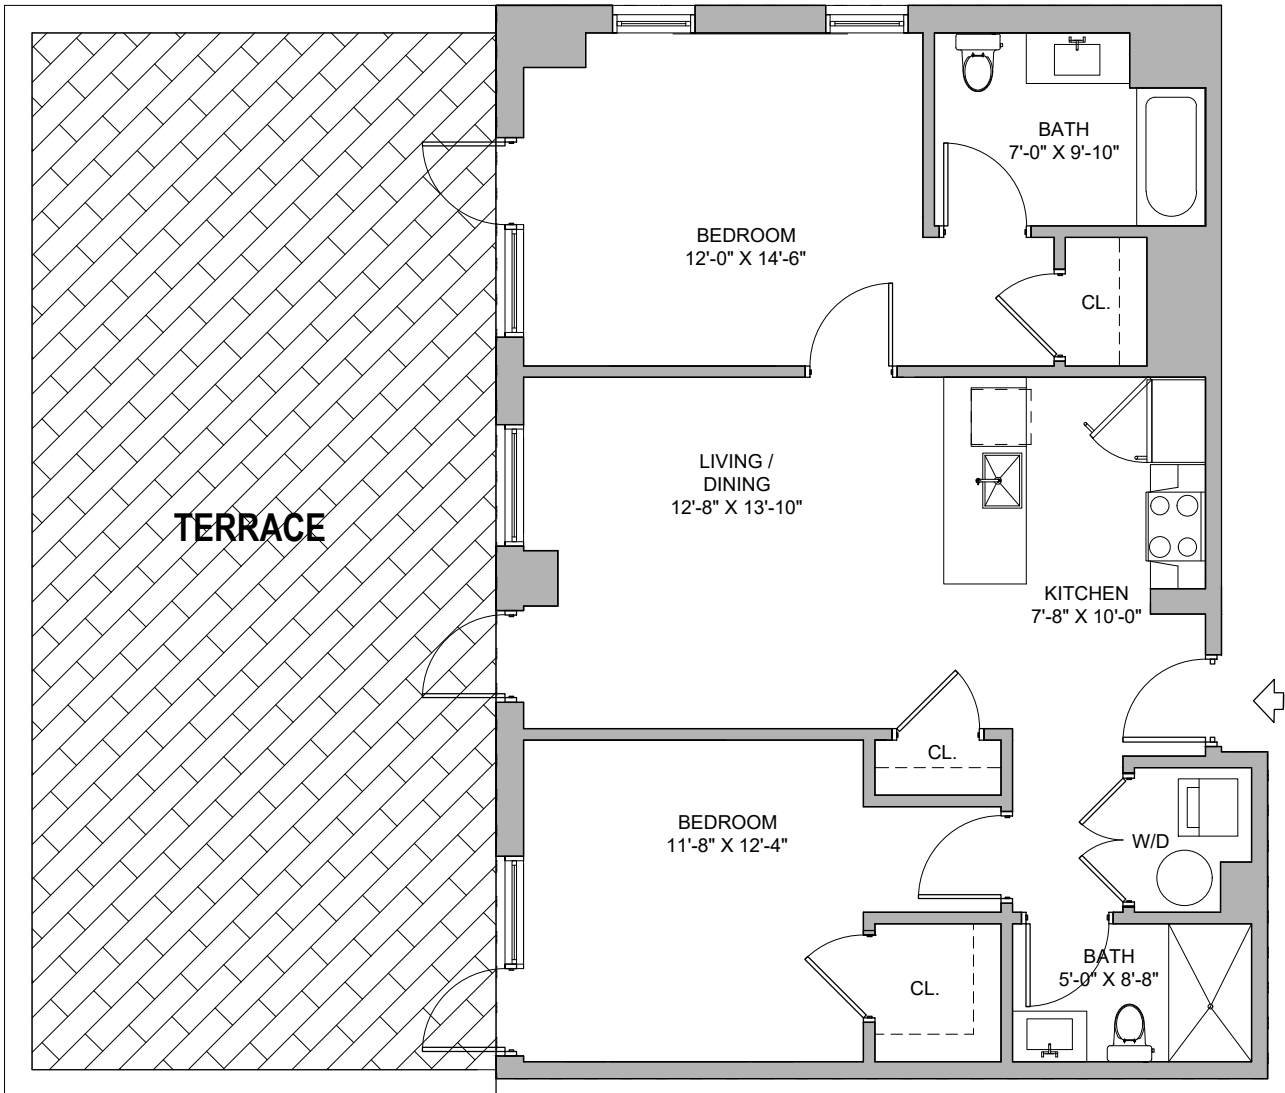

460 GRAND STREET
Jersey City, NJ

2 Bedroom ,2 Bathroom, 1,030 SF
UNIT: 209

VUE REALTY GROUP