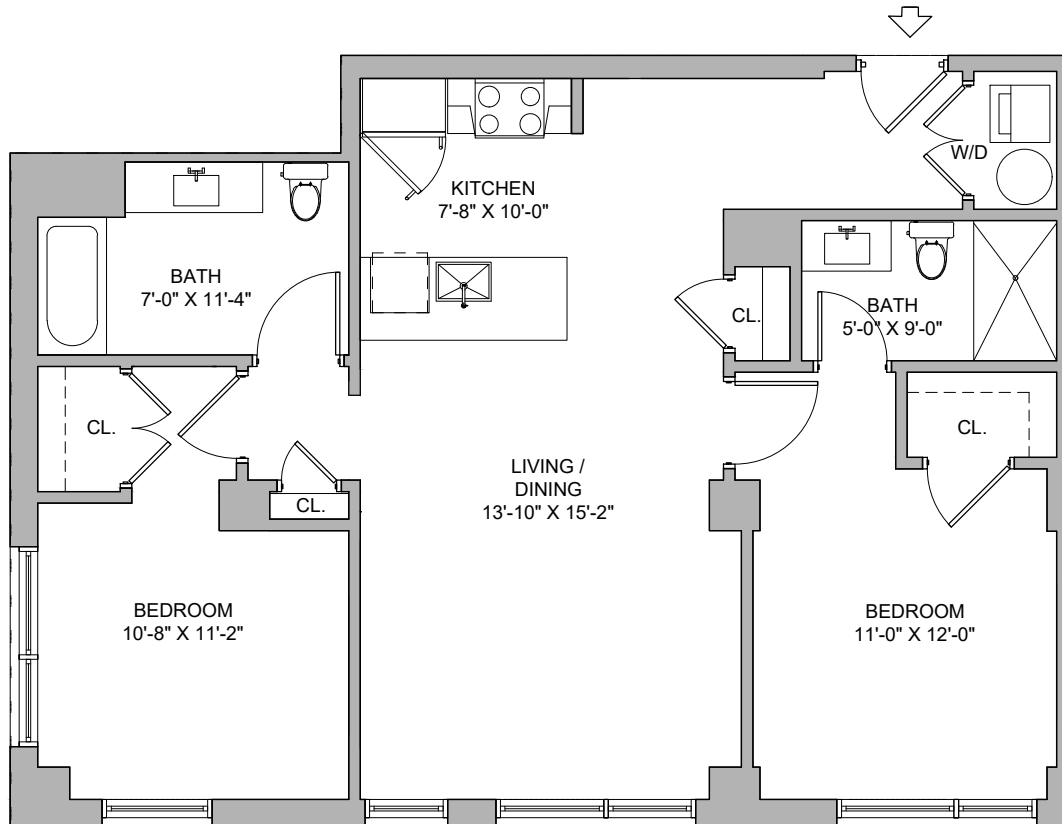

460 GRAND STREET
Jersey City, NJ

2 Bedroom ,2 Bathroom, 1,029 SF
UNIT: 1001

VUE REALTY GROUP