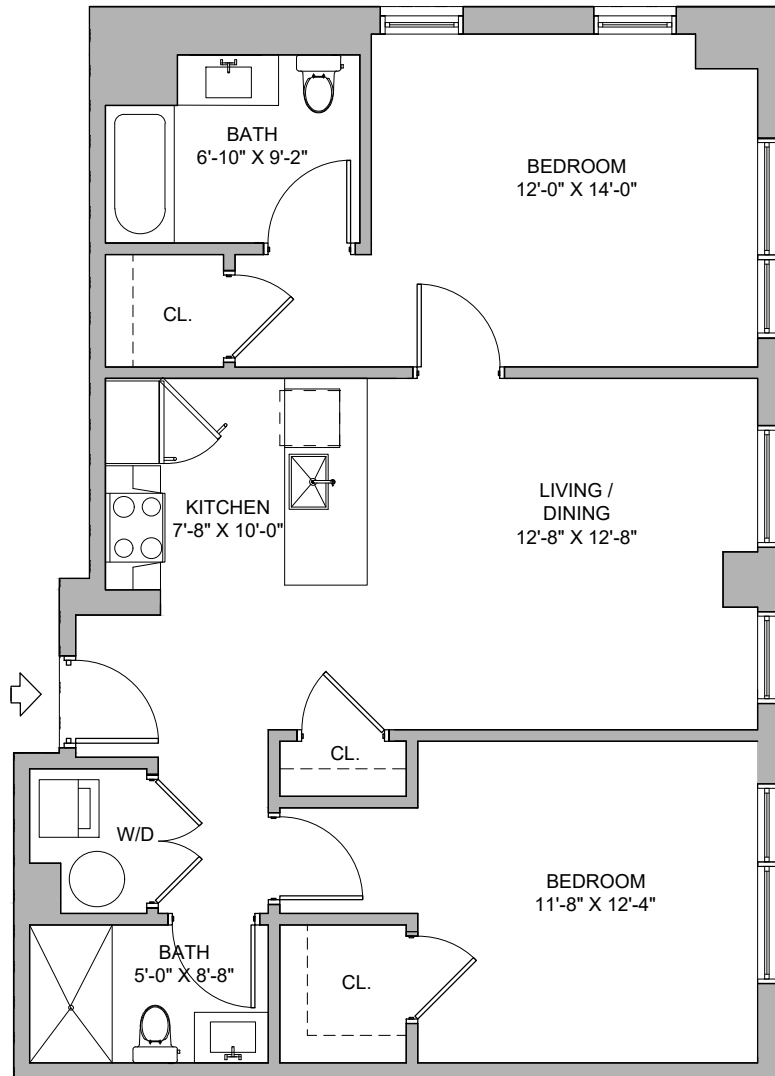

460 GRAND STREET
Jersey City, NJ

2 Bedroom ,2 Bathroom, 1,008 SF
UNIT: 308,408,508

VUE REALTY GROUP