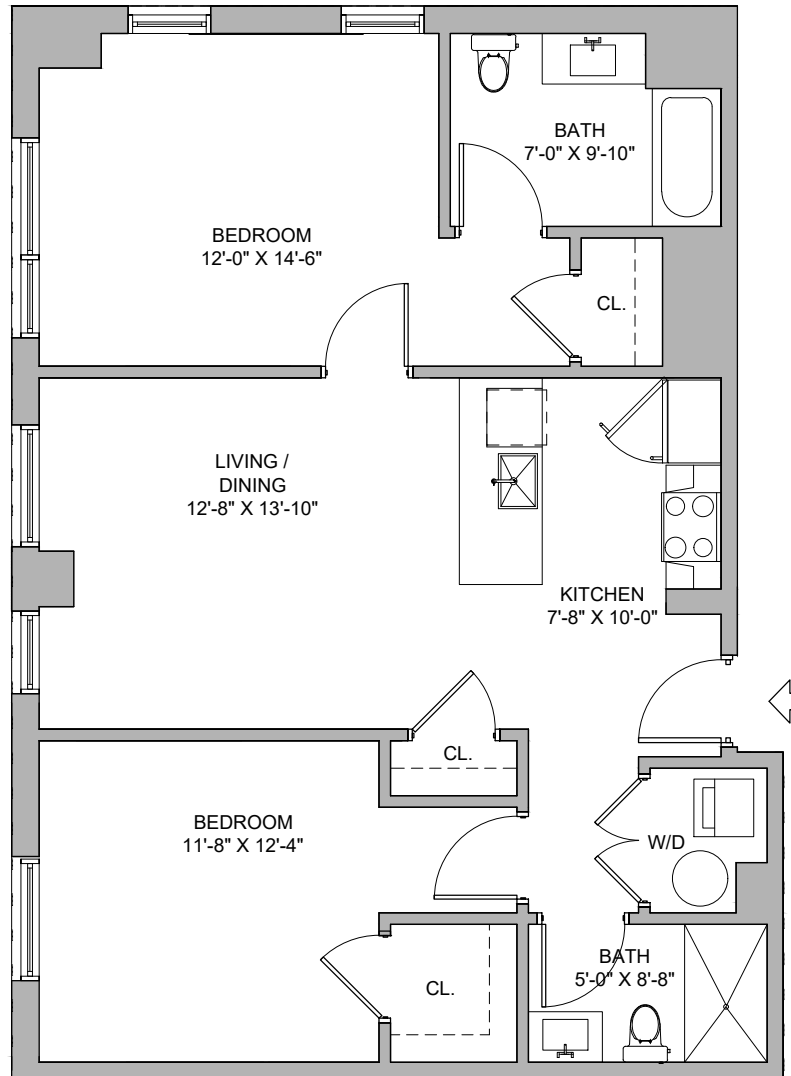

460 GRAND STREET
Jersey City, NJ

2 Bedroom ,2 Bathroom, 1,030 SF
UNIT: 309,409,509

VUE REALTY GROUP