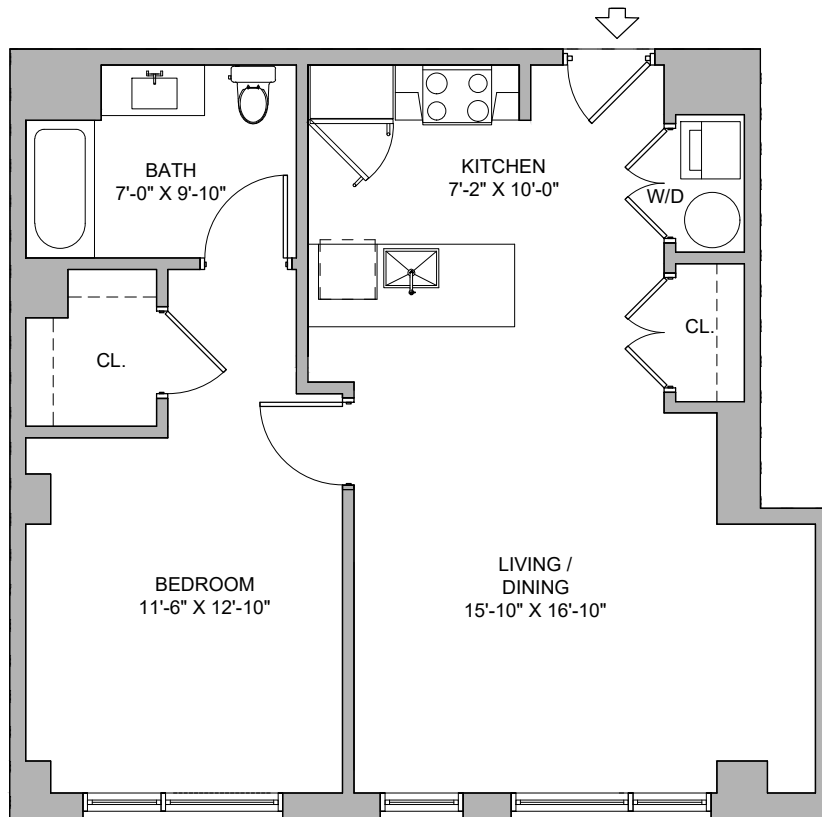

460 GRAND STREET
Jersey City, NJ

1 Bedroom ,1 Bathroom, 789 SF
UNIT: 1002

VUE REALTY GROUP