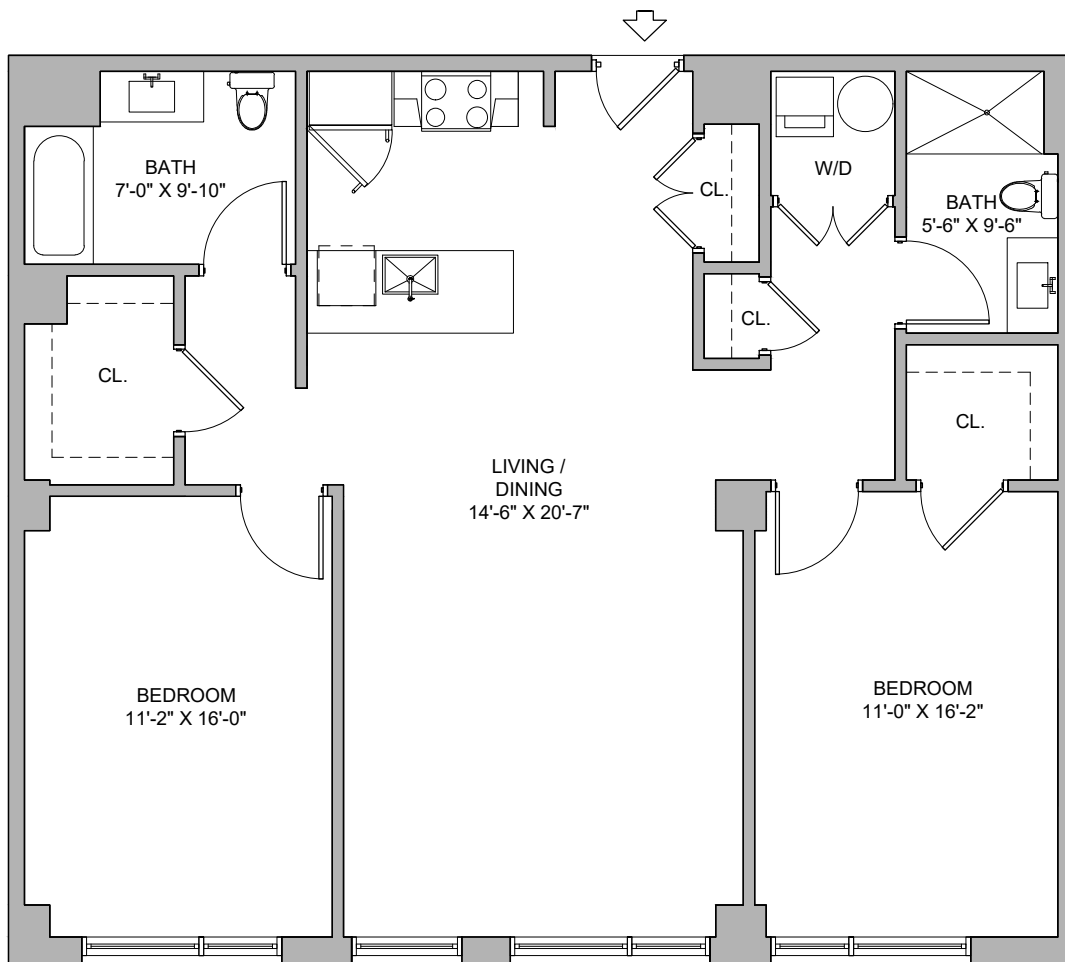

460 GRAND STREET
Jersey City, NJ

2 Bedroom, 2 Bathroom, 1,256 SF
UNIT: 202,302,402,502,602,702,802

VUE REALTY GROUP