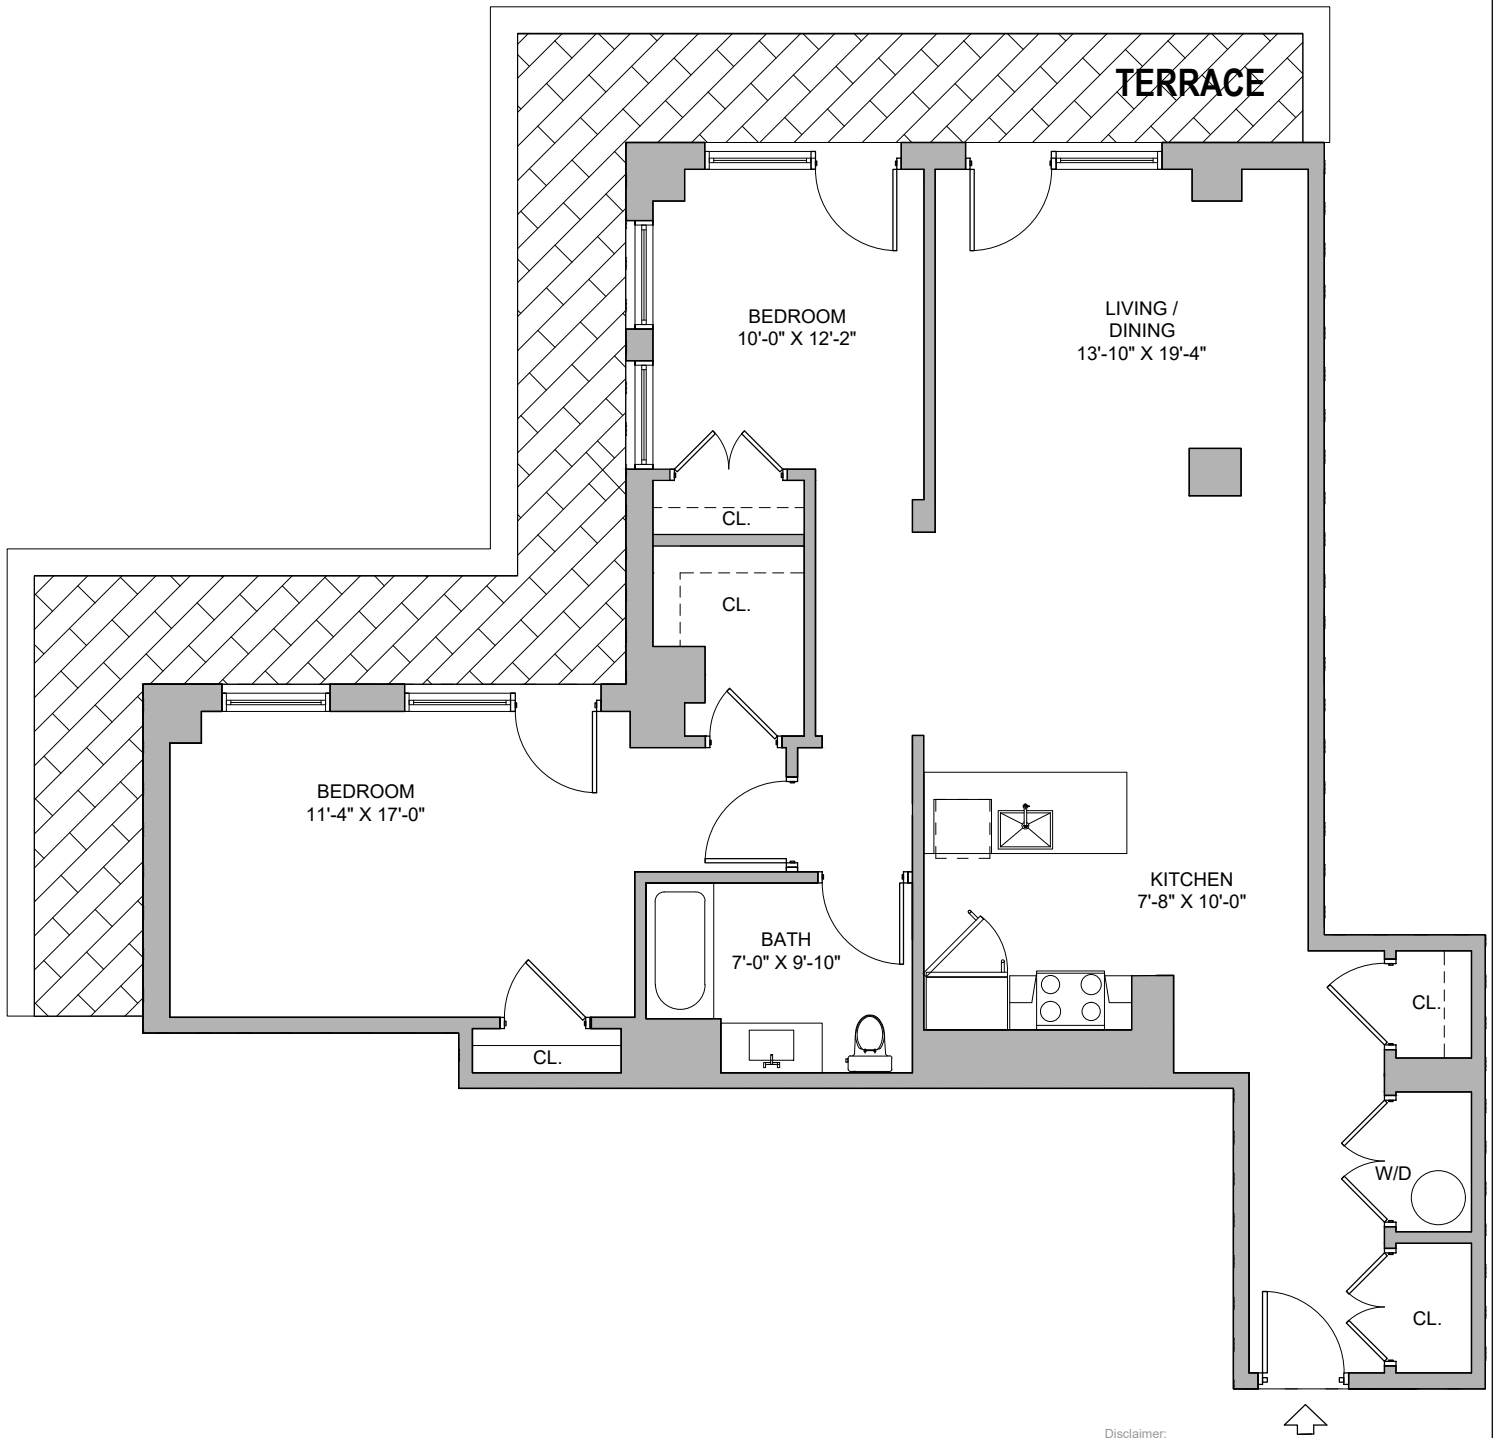

460 GRAND STREET
Jersey City, NJ

2 Bedroom , 1 Bathroom, 1,234 SF
UNIT:906

VUE REALTY GROUP

Disclaimer: