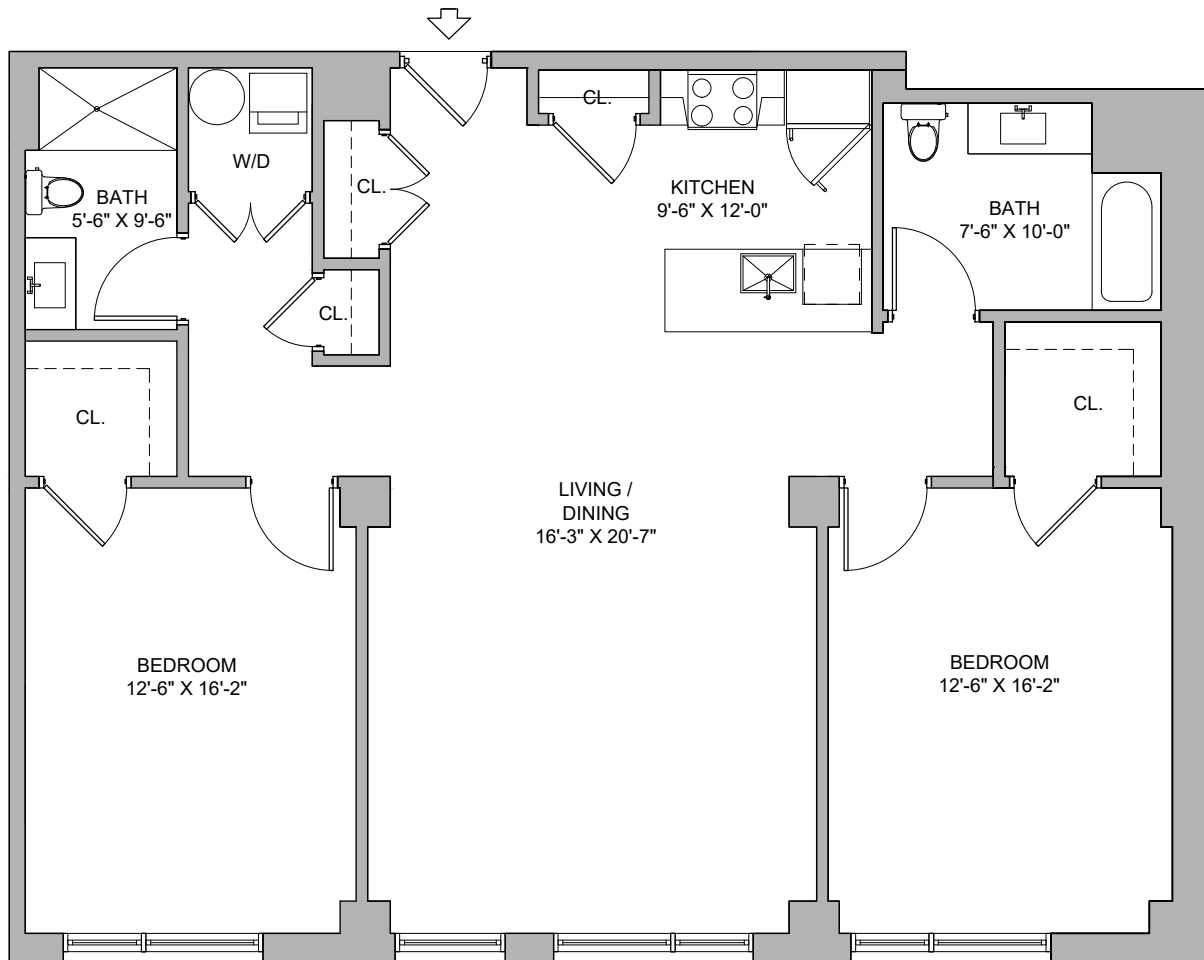

460 GRAND STREET
Jersey City, NJ

2 Bedroom, 2 Bathroom, 1,406 SF
UNIT: 203,303,403,503,603,703,803

VUE REALTY GROUP