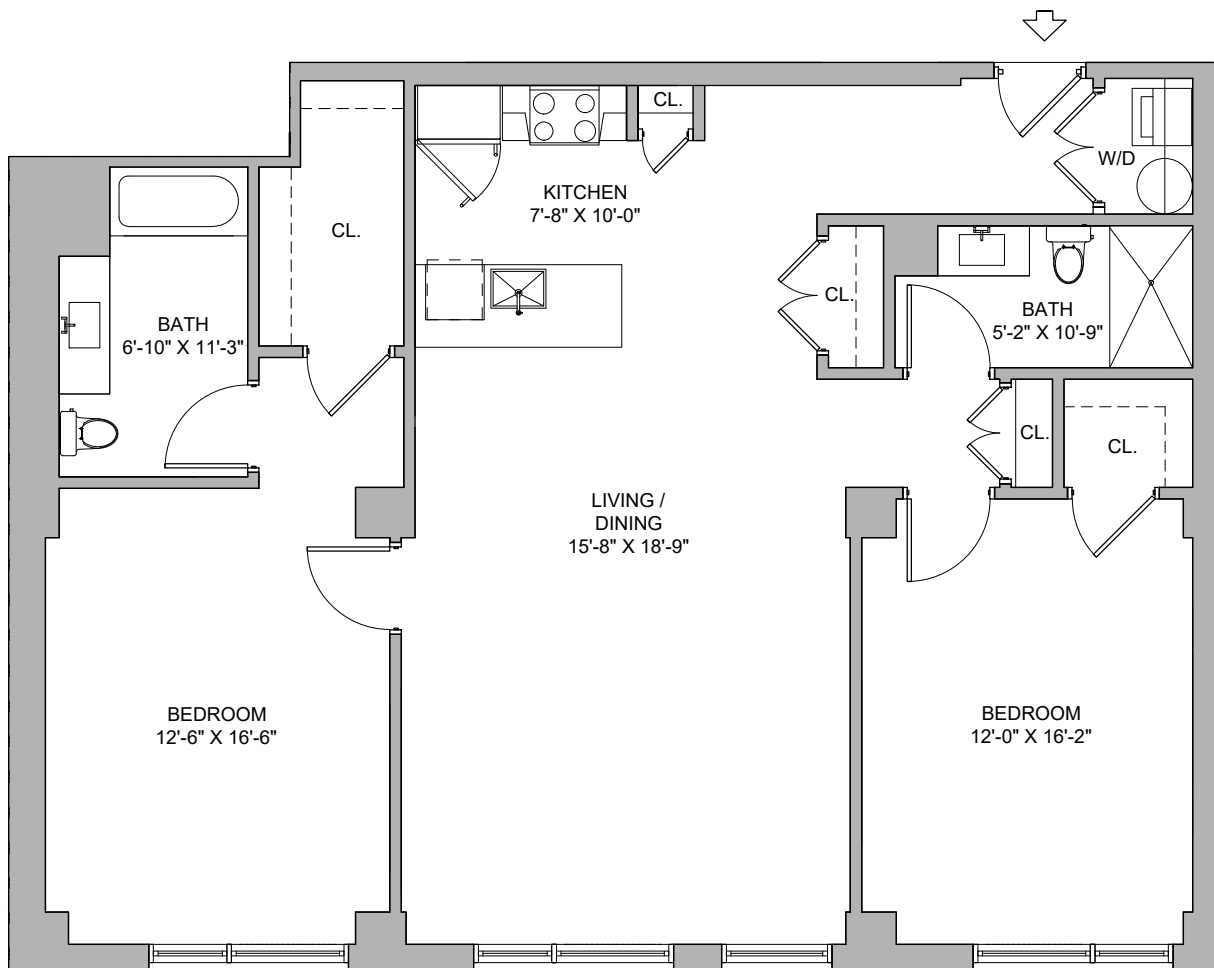

460 GRAND STREET
Jersey City, NJ

2 Bedroom, 2 Bathroom, 1,390 SF
UNIT: 201,301,401,501,601,701

VUE REALTY GROUP